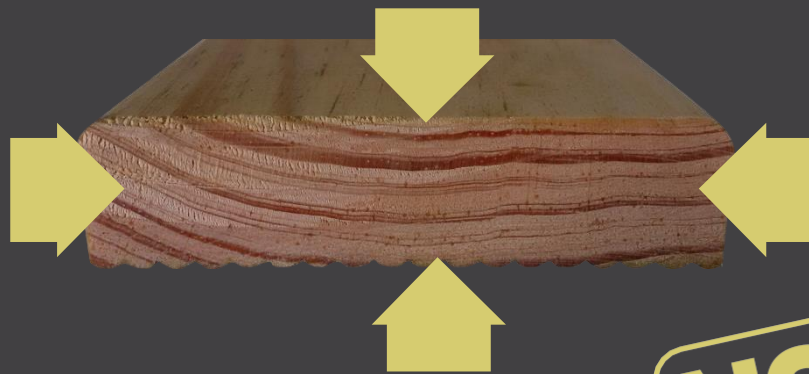

SOUTHERNPINE

30% STRONGER THAN STANDARD PINE

WWW.ICONICTIMBER.CO.NZ

90x22 DECKING

NOW WITH TRU-CORE[®]

- ✓ NO heavy metals
- ✓ Water based Azole with Permethrin
- ✓ 20 years proven performance against decay
- ✓ SAFE - no solvents

NO.1
AN AUSTRALIAN FIRST
REVOLUTIONARY
TREATMENT PROCESS

208PC PACKS PLANTATION PINE | PREMIUM OR STANDARD & BETTER GRADES AVAILABLE

SOUTHERNPINE
30% STRONGER THAN STANDARD PINE

(027) 2795850